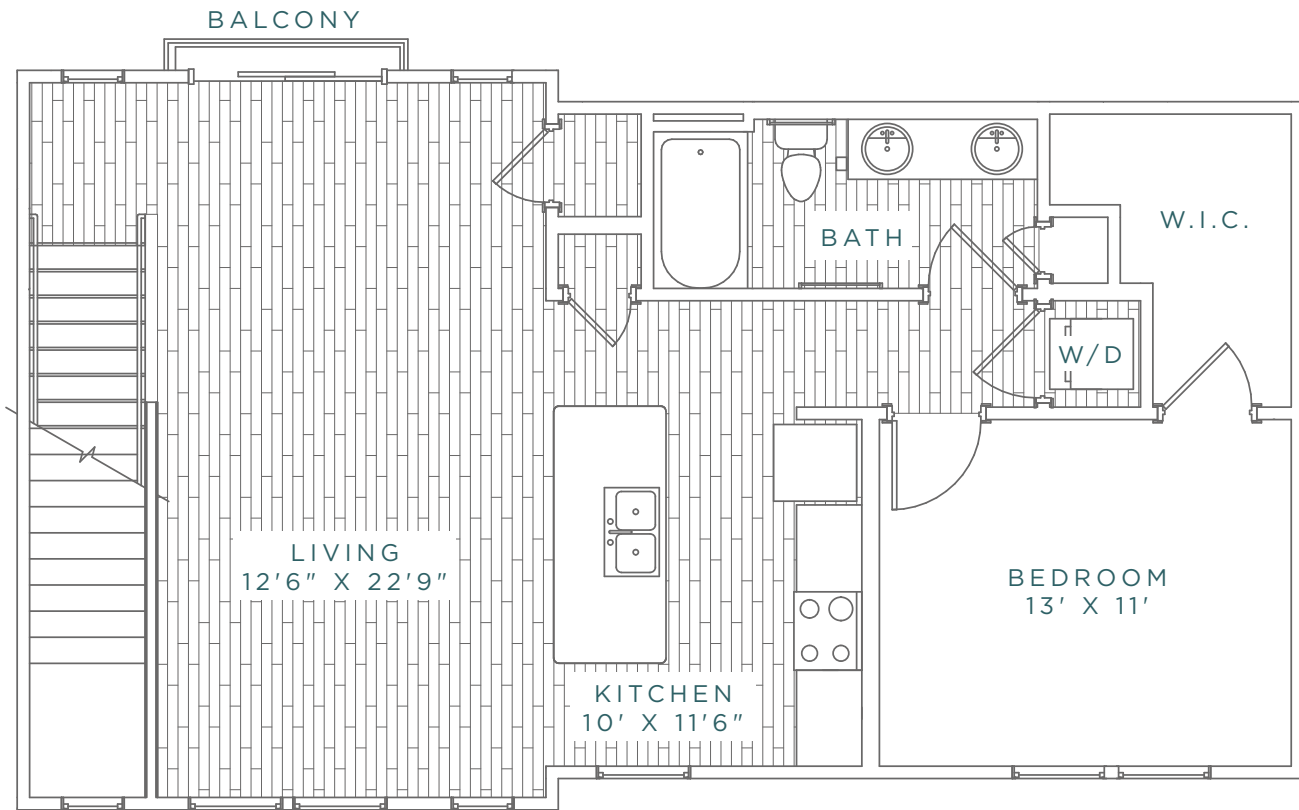

CAPITAL
20 U 16
CREST
AT GODLEY STATION

CA-A 1 BED 1 BATH | 923 SQ FT | \$ _____ /MO.

1565 Benton Blvd Savannah, GA 31407 | 912.330.0045 | CAPITALCRESTSAVANNAH.COM

Information is believed to be accurate, but is not warranted. Specifications, pricing and availability are subject to change without notice. See agent for details. Artist's rendering and floorplans are approximate only and are not meant to be exact depictions of the unit. Drawings are not to scale. Your selected floorplans may vary from this illustration due to design configured and architectural styling. Not all features are available in every apartment. All square footage are approximate.